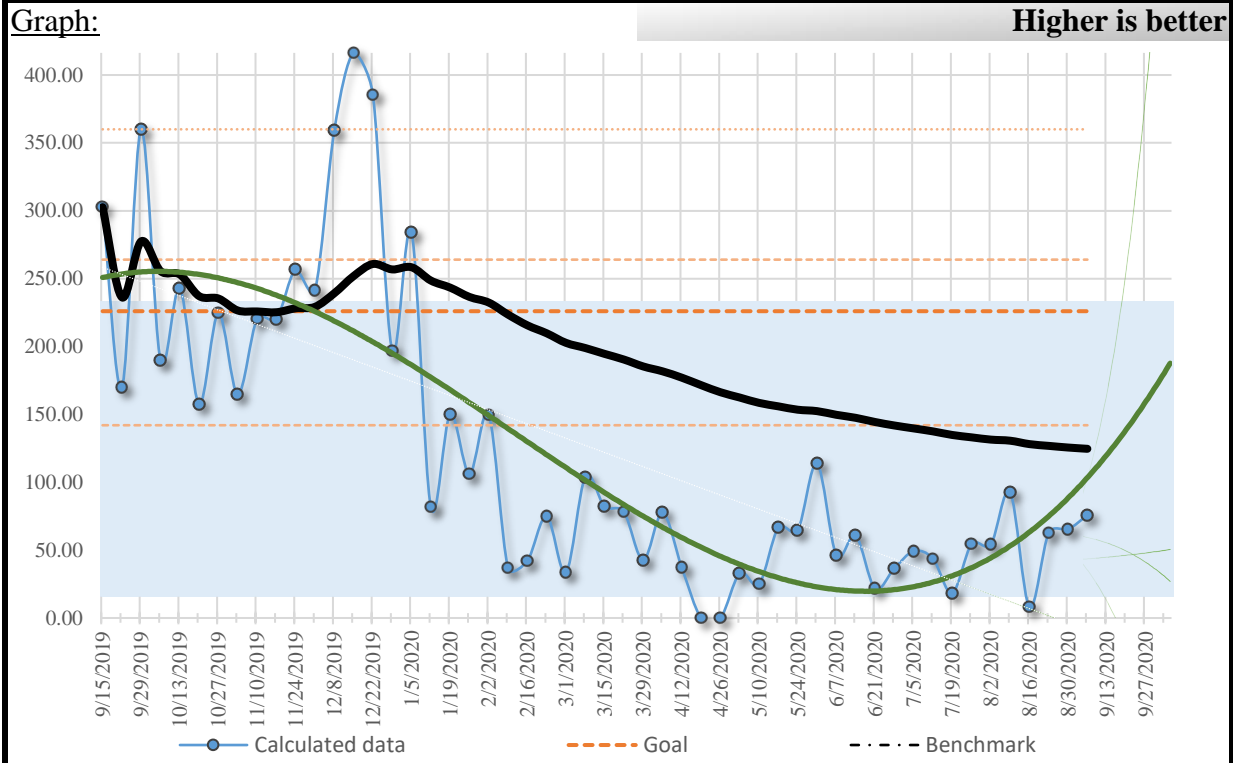

### Citizens Memorial Hospital - Pre-Hospital Services - Quality Report

**Report name:** 8-36 Clinical training hours

**Description:** Number of clinical training hours attended by CMH EMS students. Exported: 09/09/2020

**Data source filters:** #N/A

**Performance Center measures:**

Measure	Description	Value	12-month average
1	No accomplishment (below previous performance)		129.615
2	Accomplished (previous performance)	142	
3	Goal (80th percentile of better than previous performance)	226	12-mo Performance center score
4	Partial Stretch (50th percentile of better than previous performance)	264	
5	Stretch (20th percentile of better than previous performance)	360	<b>1</b>