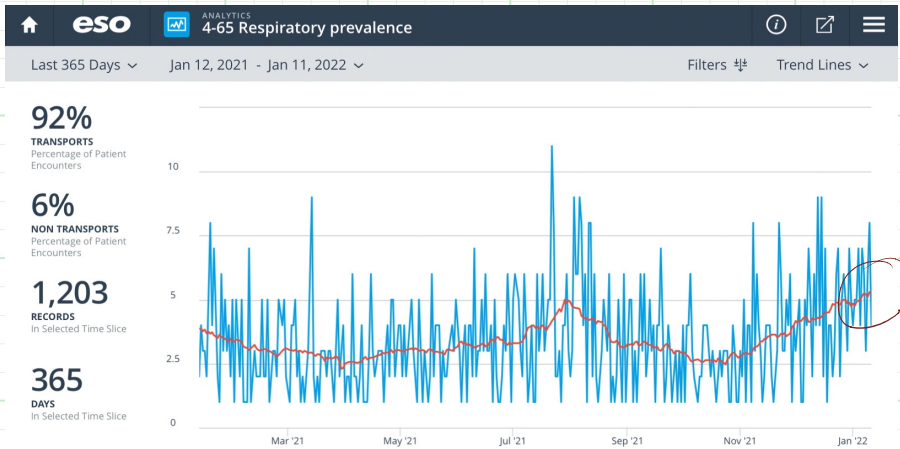

Alice mgr on call

- Ryan F-shift
- No T-shift
- BLS C-shift
- Tom H-shift
- Kay E-shift
- Morgan O-shift

CMH ER open (icu full)

- Cox N open (psych full)
- Cox S open (psych full)
- Mercy Spaf open (icu full, ECMO, vascular)
- Nevada open (Everything full)

Possible snow this weekend

Bring home back boards

Hwy IIT closed

COVID patient treatments

Record high for CMH EMS