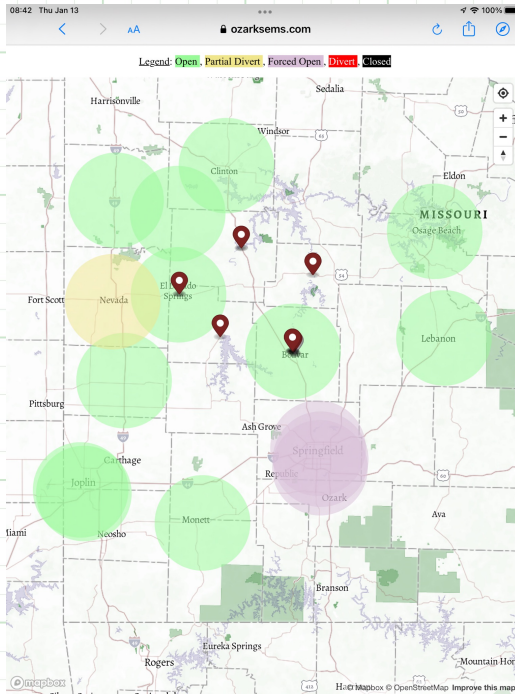

2022-01-13 (0845) PHS Huddle

Alice mgr on call

- Steve C-shift
- Tom S-shift
- No T-shift

## Reminders

- COVID treatments
- PPE / booster
- Hwy HH closed
- Hwy 254 closed Jan 19