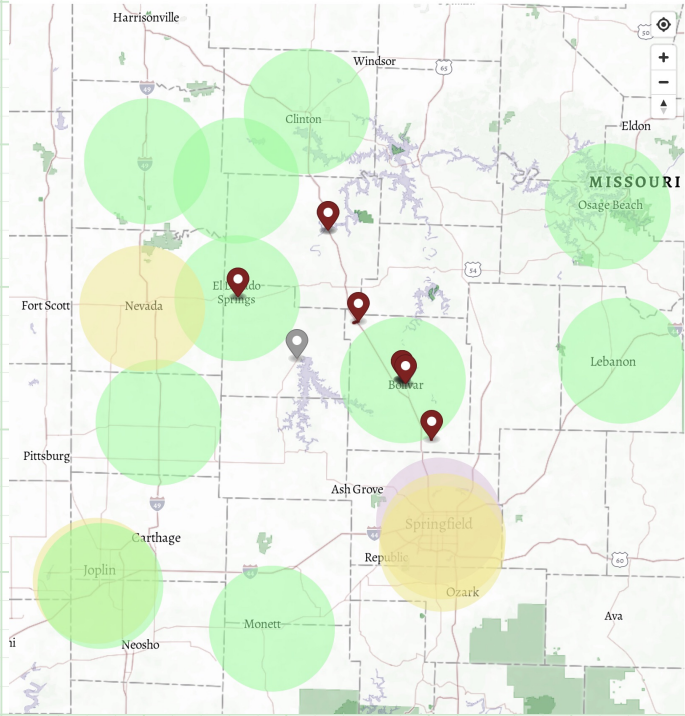

2022-01-20(0845)

PHS Huddle

Theron myr on call

- Alice A-shift
- Ryan A-shift
- Steve C-shift
- No T-shift
- Kellie S-shift

Legend: Open, Partial, Forced, Divert, Closed

Announcements

Hwy 83 closed
@ Wheatland

Hwy 64 closed
Tuesday

COVID 19,
vaccination,
treatments, etc

Hwy 66 closed

Med backorders

- Atropine
- Epi
- Ketamine
- Mag Sulfate