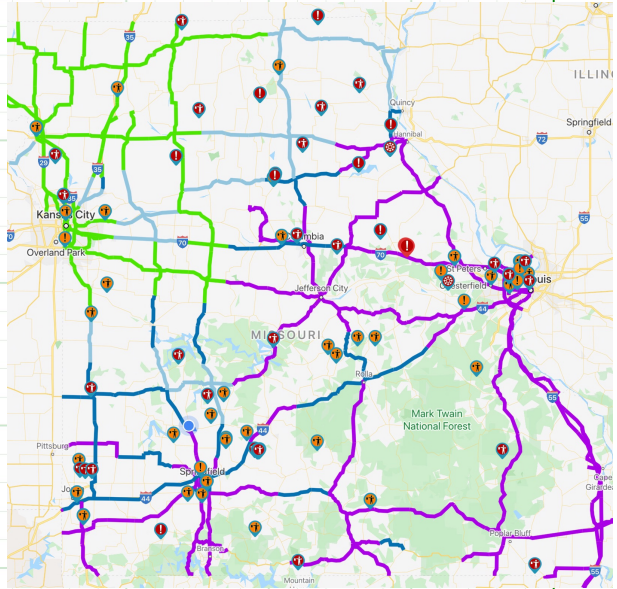

Tom R mgr on call

- Alice mgr on call starting tomorrow

CMH fully open

Will open LDT today

- Especially KC area

COVID reminders

- PPE
- Vaccinations (Stephen's)

Hwy U + Hwy HH closed

New event report:
"Medic out of service"