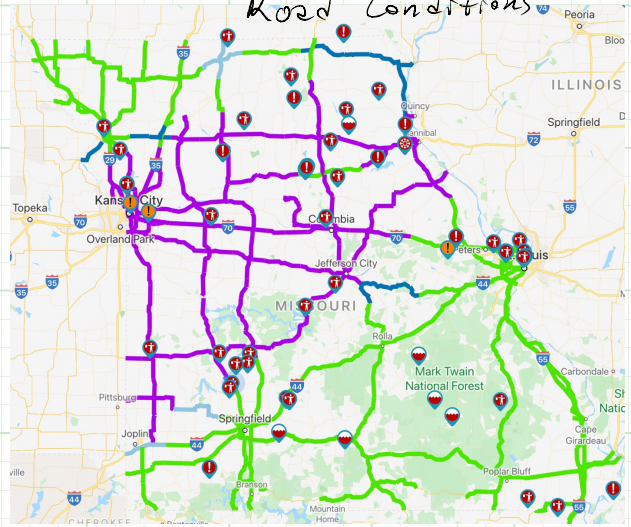

Theron mgr on duty

- Steve C-shift
- Ray E-shift
- Morgan O-shift
- No T-shift

LDTs partially shut down

CMH fully open

Put bras back on trucks

Get deicer from Aaron

COVID reminders

Med backorders

Hwy C

Hwy HH

ESO call closed defined as back at station

Buy-the-night policy

### Road Conditions

### Diversion Status