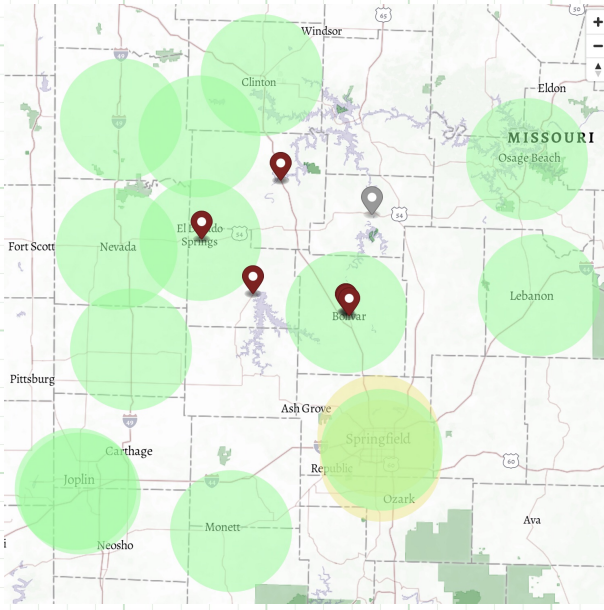

2022-04-01 (0845) PHS Huddle

Masks only needed if pts present

Tom Ryan myr  
on call

Alice starts call  
tomorrow

- Amanda F-shitt
- Tom H-shitt
- Tom S-shitt
- Alice W-shitt
- No T-shitt

Psych LDT pending

May 20<sup>th</sup> rodeo Bolivar

Apr 18<sup>th</sup> PHope Docudrama

Med backorders

Bas Pro event

- VTac II
- Approach Mercy from East
- Busy weekend in Springfield

1<sup>st</sup> of month mileage / drug checks